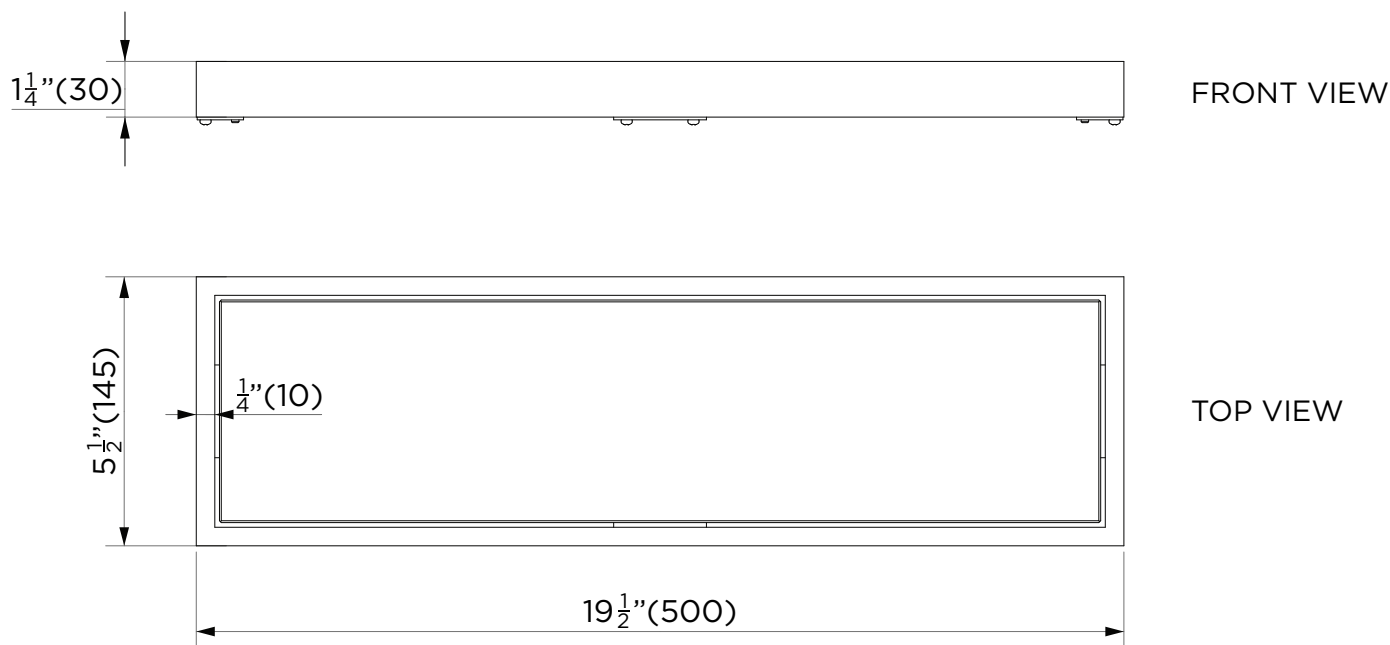

SPECIFICATIONS / TECHNICAL DATA

BATHROOM GLASS SHELF

ATTENTION! Dimensions may vary by up to 3/8". It is highly recommended to pull all dimensions of actual model for installation and measuring purposes.